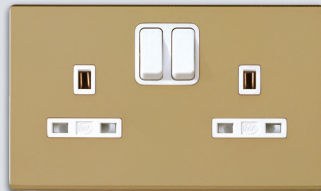

COLOUR CHOICES

2 GANG 13A SWITCHED SOCKET OUTLET

WHITE	K63747 WHI	CHAMPAGNE	K63747 CHM
CHARCOAL	K63747 CHA	TITANIUM	K63747 TTA

MOUNTING BOX:
Flush : 886ZIC

BS1363 Pt2