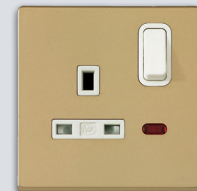

COLOUR CHOICES

1 GANG 13A SWITCHED SOCKET OUTLET

WHITE	K63757 WHI	CHAMPAGNE	K63757 CHM
CHARCOAL	K63757 CHA	TITANIUM	K63757 TTA

MOUNTING BOX:
Flush : 866ZIC

BS1363 Pt2

COLOUR CHOICES

2 GANG 13A SWITCHED SOCKET OUTLET

WHITE	K63747 WHI	CHAMPAGNE	K63747 CHM
CHARCOAL	K63747 CHA	TITANIUM	K63747 TTA

MOUNTING BOX:
Flush : 886ZIC

BS1363 Pt2

COLOUR CHOICES

1 GANG 13A SWITCHED SOCKET OUTLET WITH NEON

WHITE	K63657 WHI	CHAMPAGNE	K63657 CHM
CHARCOAL	K63657 CHA	TITANIUM	K63657 TTA

MOUNTING BOX:
Flush : 866ZIC

BS1363 Pt2

2 GANG 13A SWITCHED SOCKET OUTLET WITH NEON

WHITE	K63647 WHI	CHAMPAGNE	K63647 CHM
CHARCOAL	K63647 CHA	TITANIUM	K63647 TTA

MOUNTING BOX:
Flush : 886ZIC

BS1363 Pt2

1 GANG 13A SOCKET OUTLET

WHITE	K63780 WHI	CHAMPAGNE	K63780 CHM
CHARCOAL	K63780 CHA	TITANIUM	K63780 TTA

MOUNTING BOX:
Flush : 866ZIC

BS1363 Pt2

2 GANG 13A SOCKET OUTLET

WHITE	K63781 WHI	CHAMPAGNE	K63781 CHM
CHARCOAL	K63781 CHA	TITANIUM	K63781 TTA

MOUNTING BOX:
Flush : 886ZIC

BS1363 Pt2