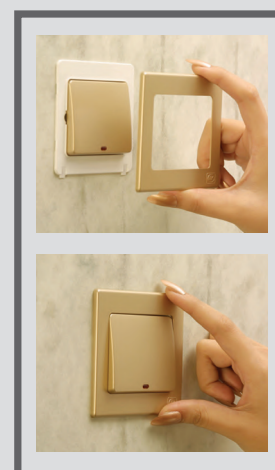

An Emblem of Style & Quality

Avant innovative features and benefits:-

- Ultra slim frontplates of 4mm, polycarbonate
- Clip on frontplates which conceal screws
- Frontplates are removable for convenience when painting walls
- Avant light switches are rated at 10AX which means no derating is necessary when used with fluorescent or inductive loads. Switches with 20AX rating are available in grid format.
- 3mm switch contact gap for increased safety in isolation.
- International standards – the products are manufactured in an ISO 9001:2000 environment and comply to British Standards
- Attractive gloss finish for aesthetic appeal and practical maintenance
- Interchangeable coloured frontplates to suit your interior décor
- All units supplied with 2 fixing screws, M3, 5

Feature benefits

Available in white, titanium, champagne and charcoal finishes

Provide a range of products that complement the décor of the finest modern and traditional interiors.

Quality gloss finished durable impact resistant plastic front plates

Ensure that the range is durable, tarnish resistant and maintains its stylish and understated appearance.

Core range of sockets, switches and ancillary products

Mean that Avant is suitable for a wide-range of applications.