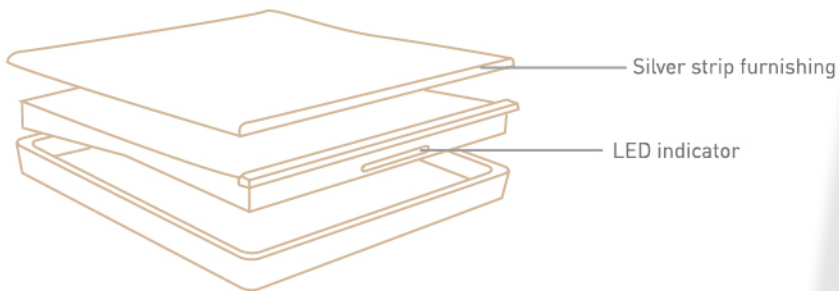

Delicate design

Exquisite LED invisible until activated. Perfect combination with the sleek Legrand Galion design