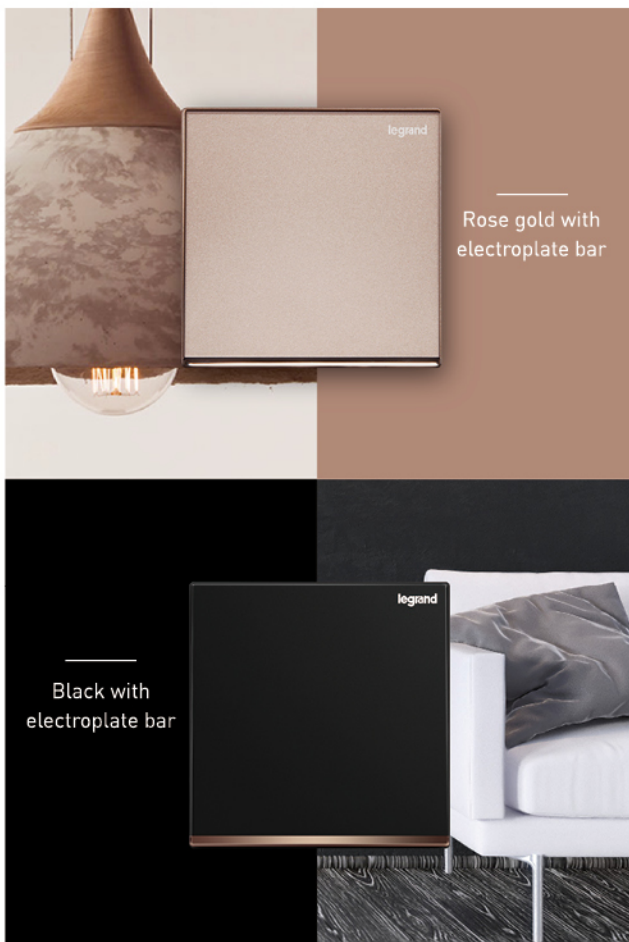

Provided with the plastic protection film to avoid the trouble of cleaning after installation.

COLOUR MATCHING

Desired colour

Create your own design result with these special colour.

White

Champagne

Black

Silver