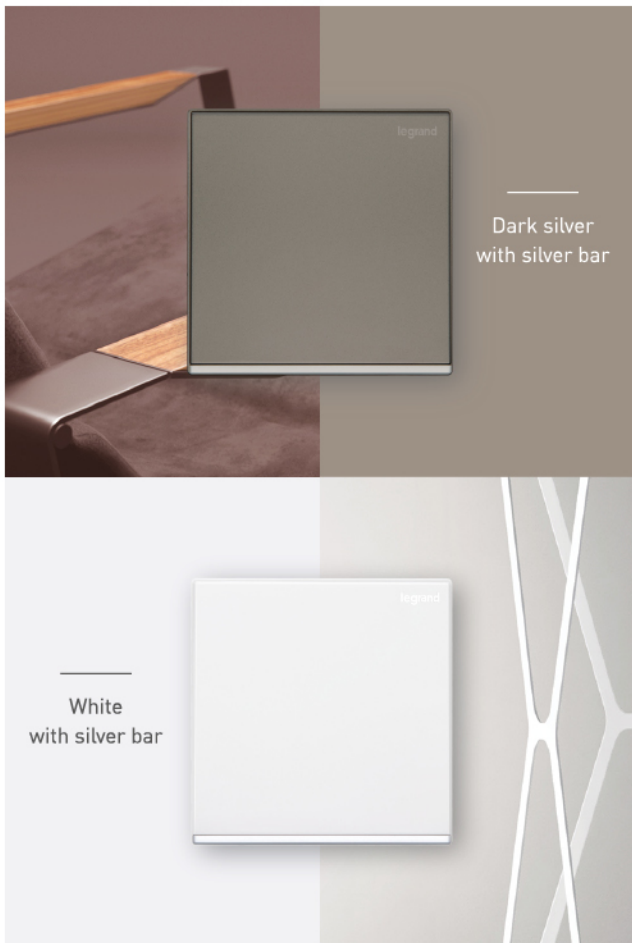

Provided with the plastic protection film to avoid the trouble of cleaning after installation.

COLOUR MATCHING

Desired colour

Create your own design result with these special colour.

White

Champagne

Black

Silver